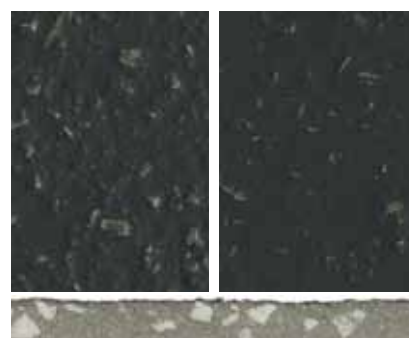

Pumadur[®] HF/RT Colour Chart

Chelsea Blue

Red

Sahara

Mid Grey

Dark Grey

Charcoal

Buff

Safety Yellow

Yellow

Green

Brown

Safety Red

Some colours in some systems can be affected by UV light over time. Non standard colours are available on request. The colours shown may differ from the original product due to reprographic and technological media variations. The same colour in different products may also vary due to the composition and texture of the final finish. If colour and final aesthetics are of concern, please contact us to request an actual sample of the colour and system required.