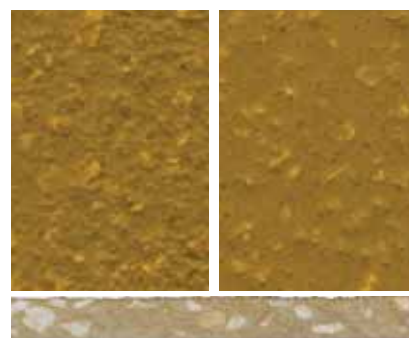

Pumadur[®] HF/RT Colour Chart

Chelsea Blue

Red

Sahara

Mid Grey

Dark Grey

Charcoal

Buff

Safety Yellow

Yellow

Green

Brown

Safety Red

Some colours in some systems can be affected by UV light over time. Non standard colours are available on request. The colours shown may differ from the original product due to reprographic and technological media variations. The same colour in different products may also vary due to the composition and texture of the final finish. If colour and final aesthetics are of concern, please contact us to request an actual sample of the colour and system required.