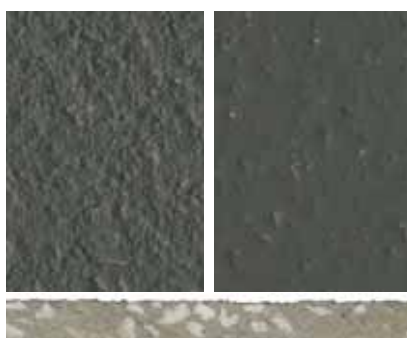

Pumadur[®] HF/RT Colour Chart

Chelsea Blue

Red

Sahara

Mid Grey

Dark Grey

Charcoal

Buff

Safety Yellow

Yellow

Green

Brown

Safety Red

Some colours in some systems can be affected by UV light over time. Non standard colours are available on request. The colours shown may differ from the original product due to reprographic and technological media variations. The same colour in different products may also vary due to the composition and texture of the final finish. If colour and final aesthetics are of concern, please contact us to request an actual sample of the colour and system required.