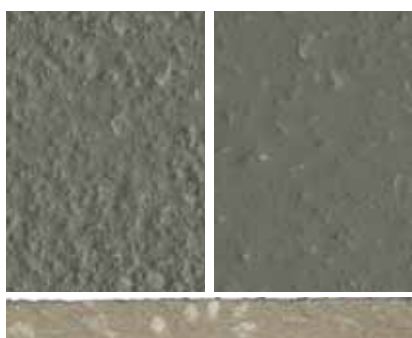

Pumadur[®] HF/RT Colour Chart

Chelsea Blue

Red

Sahara

Mid Grey

Dark Grey

Charcoal

Buff

Safety Yellow

Yellow

Green

Brown

Safety Red

Some colours in some systems can be affected by UV light over time. Non standard colours are available on request. The colours shown may differ from the original product due to reprographic and technological media variations. The same colour in different products may also vary due to the composition and texture of the final finish. If colour and final aesthetics are of concern, please contact us to request an actual sample of the colour and system required.